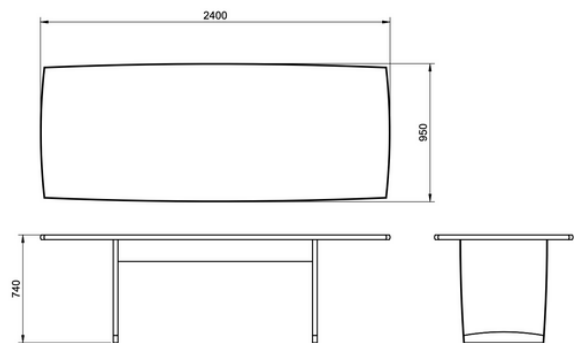

Nexus

Dining Table

Top Dimensions

950 mm W x 2400 mm L

Height

740 mm

Material

| Shown here in Walnut |

American Oak

Also known as Chestnut Oak, White Oak, Overcup Oak, Swamp Chestnut Oak, Southern Oak, Northern Oak.
Colour | Light
Origin(s) | Canada, USA
Environmental | FSC®

American Walnut

Colour | Dark
Origin(s) | Canada, USA
Environmental | FSC®

American Ash

Also known as White Ash, similar to Sen, Japanese Ash, Sassafras.
Colour | Light
Origin(s) | Canada, USA
Environmental | FSC®

Warranty

10 years structural manufacturer's warranty
See website for details, terms & conditions

Care and maintenance

1. Wipe off dust regularly with a clean dry soft cloth
   - Remove any marks with a clean dampened soft cloth
   - Indoor use only
2. See website for more info about Care Instruction.

Lead Time

6-8 weeks

Customisation

All pieces can be customised accordingly
materials, dimensions, finish